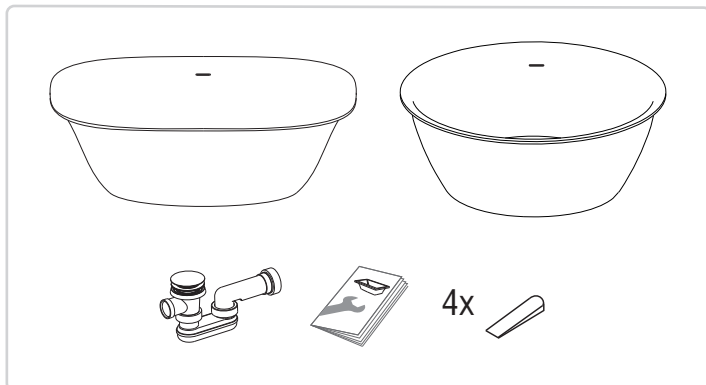

Adhesives and others (supplied by hidrobox)

Silicone sealant
310 ml cartridge

Installation

Beta Essential Bathtub

1

2

3

4