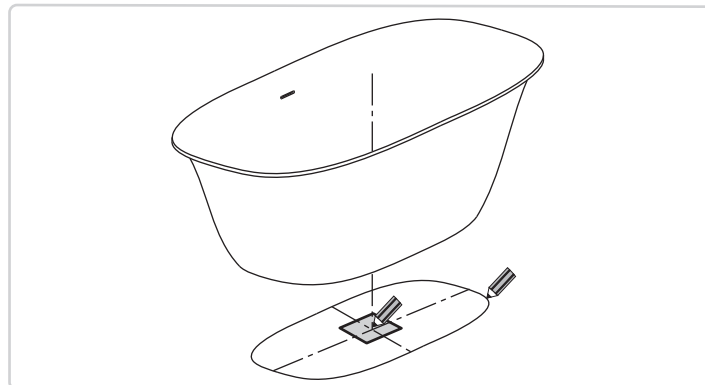

Installation

Beta Essential Bathtub

1

2

3

4

5

Adhesives and others (supplied by hidrobox)