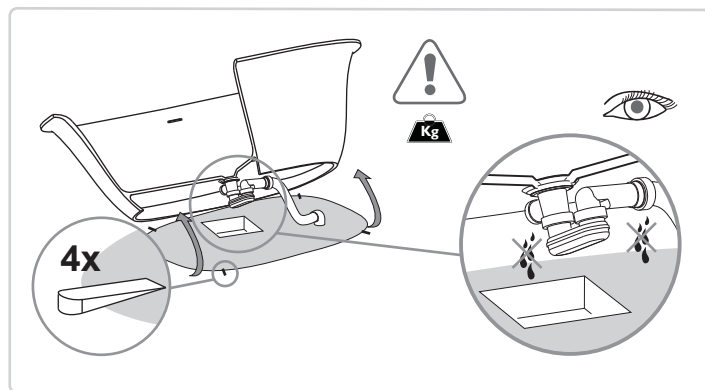

Adhesives and others (supplied by hidrobox)

Silicone sealant
310 ml cartridge

Installation

Beta Essential Bathtub

1

2

3

4