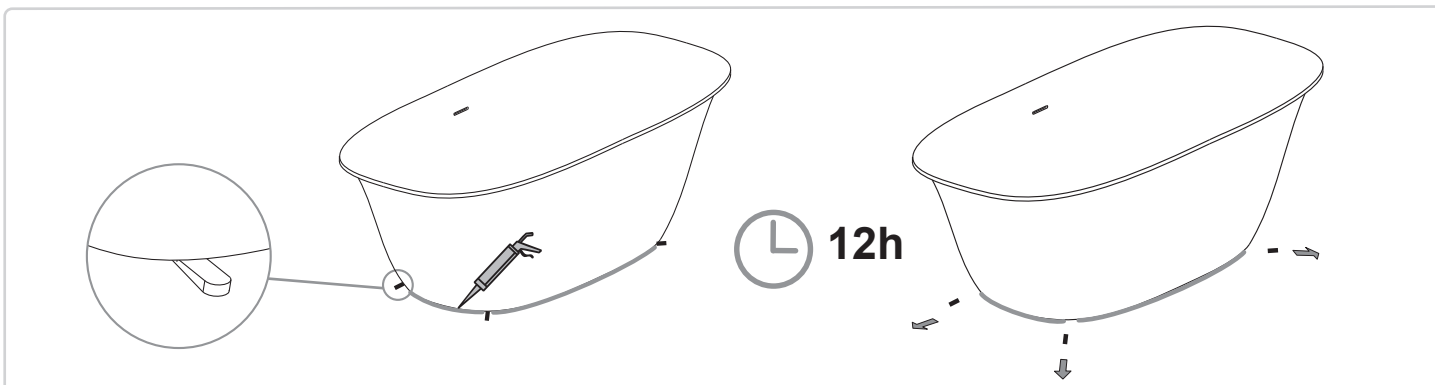

Installation

Beta Essential Bathtub

1

2

3

4

5

Adhesives and others (supplied by hidrobox)