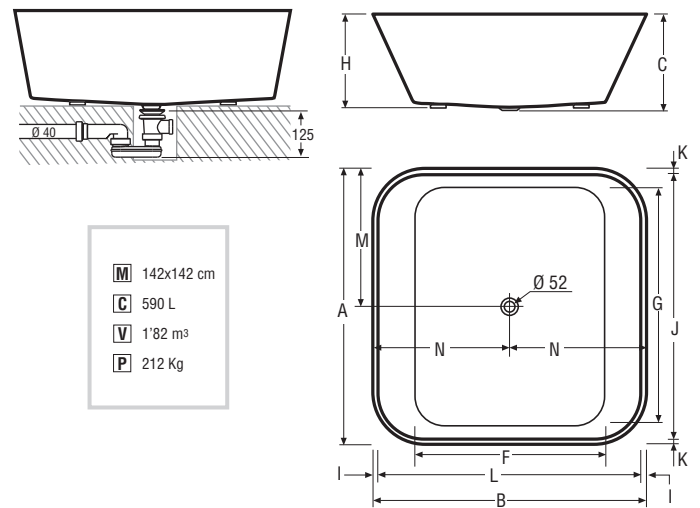

Pre-installation

Alfa Essential Bathtub

ALFA ESSENTIAL 164x65

A	645	G	430	K	25
B	1635	H	434	L	1580
C	440	I	27	M	214
F	1160	J	595	N	817,5

Units: mm

ALFA ESSENTIAL 142x142

A	1420	G	1225	K	26
B	1415	H	473	L	1360
C	480	I	27	M	710
F	965	J	1368	N	707,5

Units: mm

Installation

1

2

3

Adhesives and others
(supplied by hidrobox)

Silicone sealant
310 ml cartridge