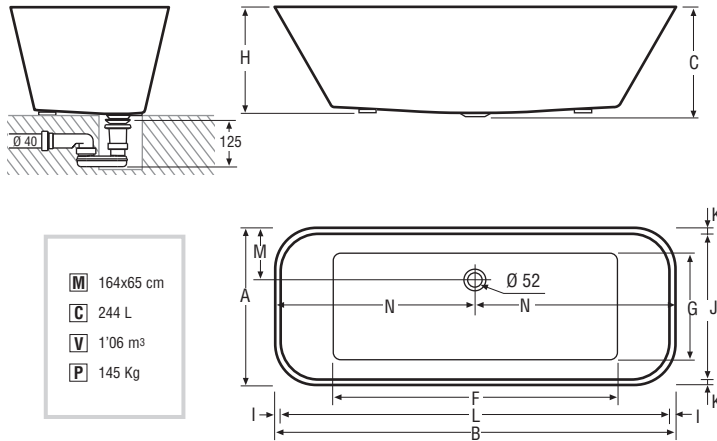

Pre-installation

Alfa Essential Bathtub

ALFA ESSENTIAL 164x65

A	645	G	430	K	25
B	1635	H	434	L	1580
C	440	I	27	M	214
F	1160	J	595	N	817,5

Units: mm

ALFA ESSENTIAL 142x142

A	1420	G	1225	K	26
B	1415	H	473	L	1360
C	480	I	27	M	710
F	965	J	1368	N	707,5

Units: mm

Installation

1

2

3

Adhesives and others
(supplied by hidrobox)

Silicone sealant
310 ml cartridge