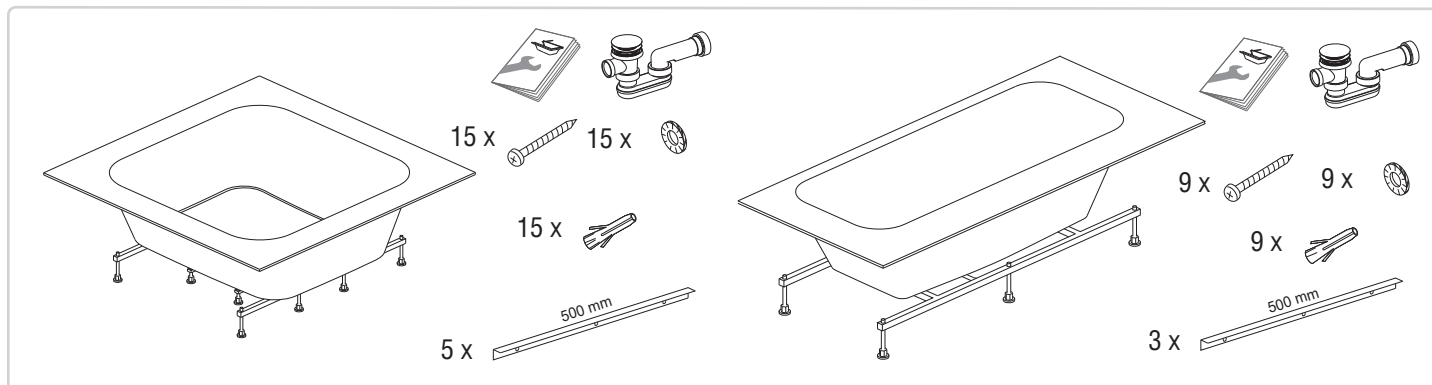

Installation

Alfa Fusion Bathtub

1