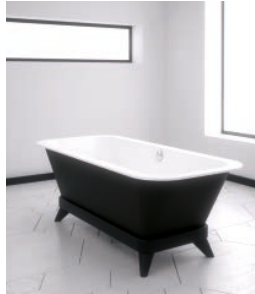

ALFA DECO

hidrobox®

- live the innovation -

Description

Freestanding bathtub, made of Scene solid surface, a compact material based on resin and mineral fillers. Available in a single format. Made in smooth texture and in pure matt white color, possibility of choosing the feet in white or black and colours on its exterior.

Materials and textures

Scene®

Advanced, compact, homogeneous and renewable surface Solid Surface in pure white

Smooth Scene®

Models

175x75x60h

Colours

Scene®