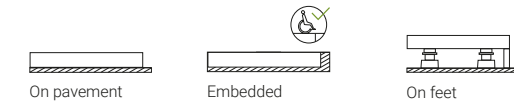

ARQ

Shower tray made of Kromat®, a compact material based on resin and mineral fillers. Available in various sizes with formats ranging from 140 cm width and 200 cm length. 6 Standard colours available in matte finish.

30 mm Height

Evacuation slope between 2,2% and 3,9% depending on the formats

Shapes and sizes

70 → 110	100 → 200
120 → 140	130 → 190

Installation, waste valves and drain covers

(Adhesives offered by Hidrobox)

- Horizontal waste valve Viega 50 Domoplex (included)
- Vertical waste valve Viega 50 Domoplex (optional)
- Installation with PU adhesive two-component R2 for notched trowel
- Silicone sealing mono component