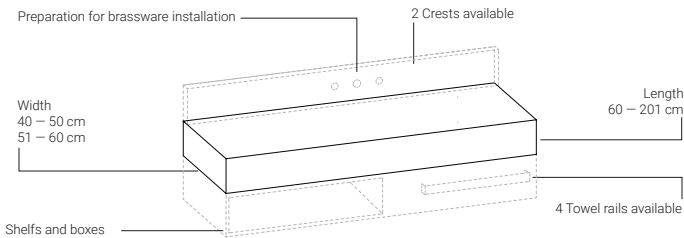

ARTOP

Self-supporting top manufactured in Scene® solid surface and Kromat®. Available in a wide range of sizes with formats up to 60 cm width, 201 cm length and 40 cm drop height depending on the material. Available to measure, possibility of special shapes and other options such as drawers, shelves, splashbacks and towel rails. Wide range of Standard colours in matte finish and possibility of Special colours.

Models

Options

Materials, textures and colours

Characteristics

Included material

· Wall supports included except for height 1,2 h

Regulation

· Washbasins: *UNE-EN 14688:2016+A1:2019*