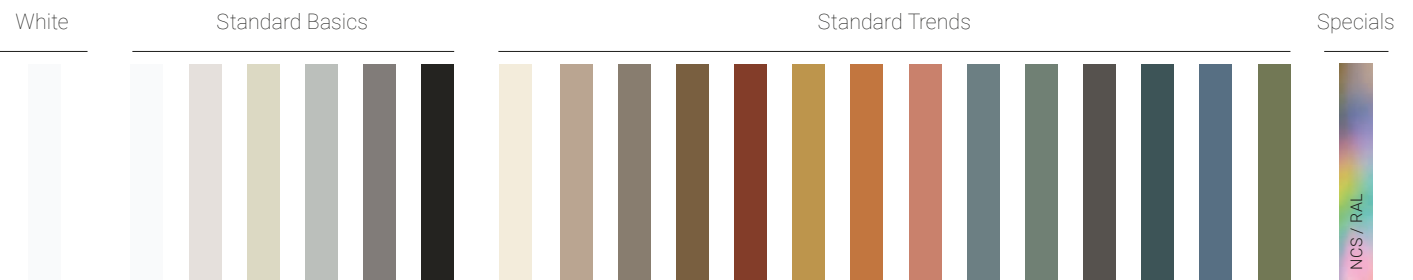

ARTOP

Self-supporting top manufactured in Scene® solid surface and Kromat®. Available in a wide range of sizes with formats up to 60 cm width, 201 cm length and 40 cm drop height depending on the material. Available to measure, possibility of special shapes and other options such as drawers, shelves, splashbacks and towel rails. Wide range of Standard colours in matte finish and possibility of Special colours.

Models

Options

Materials, textures and colours

Characteristics

Included material

· Wall supports included except for height 1,2 h

Regulation

· Washbasins: *UNE-EN 14688:2016+A1:2019*