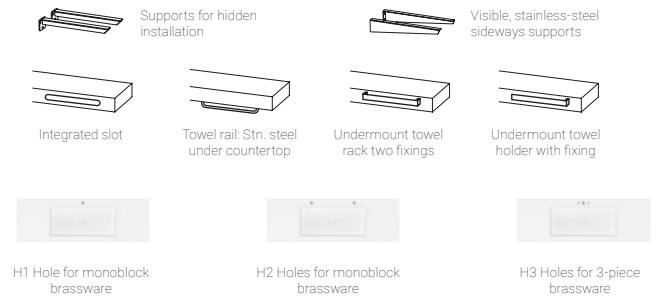

ARTOP

Self-supporting top manufactured in Scene® solid surface and Kromat®. Available in a wide range of sizes with formats up to 60 cm width, 201 cm length and 40 cm drop height depending on the material. Available to measure, possibility of special shapes and other options such as drawers, shelves, splashbacks and towel rails. Wide range of Standard colours in matte finish and possibility of Special colours.

Models

Options

Materials, textures and colours

Characteristics

Included material

· Wall supports included except for height 1,2 h

Regulation

· Washbasins: *UNE-EN 14688:2016+A1:2019*