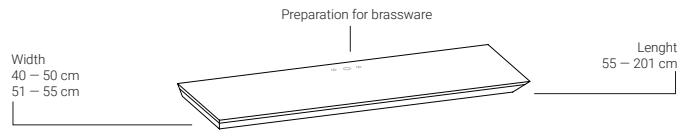

Formats

Personalization