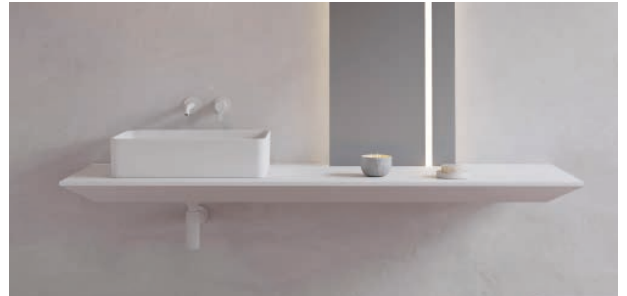

## Description

Freestanding plan with a singular design, can be personalized, manufactured in Scene solid surface, material based on resin and mineral fillers. Available in sizes up to 55 cm wide and 201 cm long, customizable and in special shapes. Wide availability of standard colours in matt finish and possibility of Specials colours. Made in a smooth texture and in a pure matt white color.