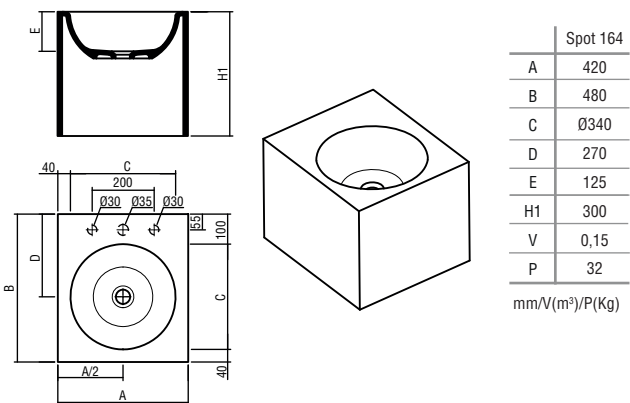

Vasque Spot

Spot 159-160

Spot 163

Spot 164

Spot 167-169

Spot 170-171

Spot 174

Spot 172

Spot 173 (Trop plein inclus)