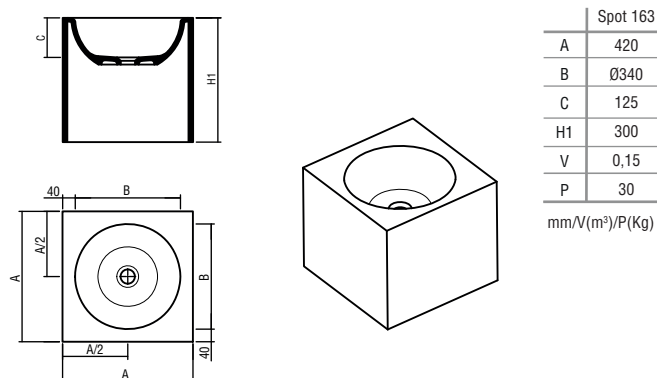

Vasque Spot

Spot 159-160

Spot 163

Spot 164

Spot 167-169

Spot 170-171

Spot 174

Spot 172

Spot 173 (Trop plein inclus)