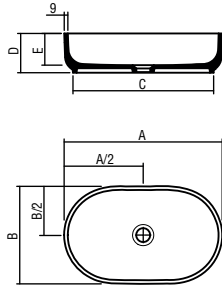

Lavabi Spot Colour

Spot Colour 62