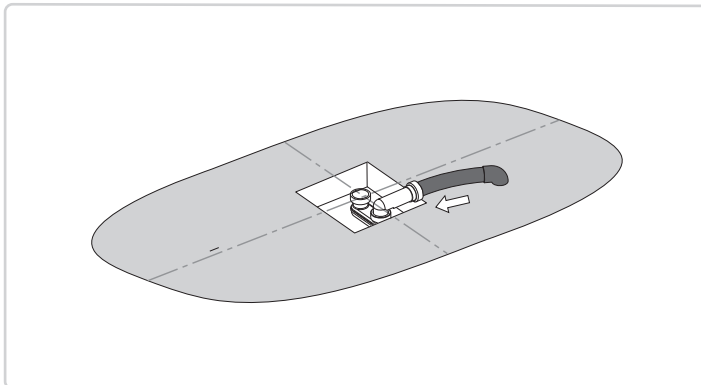

Installation

Beta Essential Bathtub

1

2

3

4

5

Adhesives and others (supplied by hidrobox)