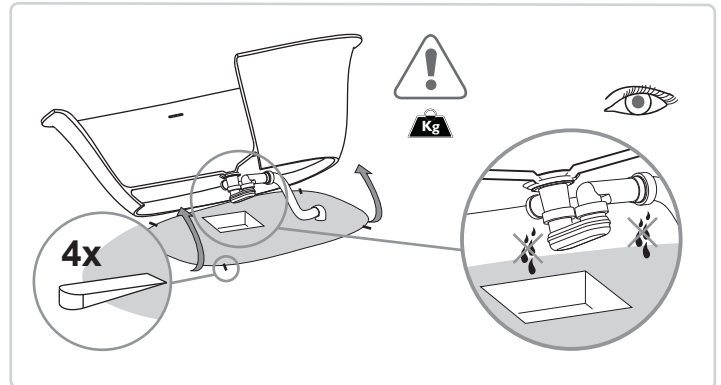

Installation

Beta Essential Bathtub

1

2

3

4

5

Adhesives and others (supplied by hidrobox)