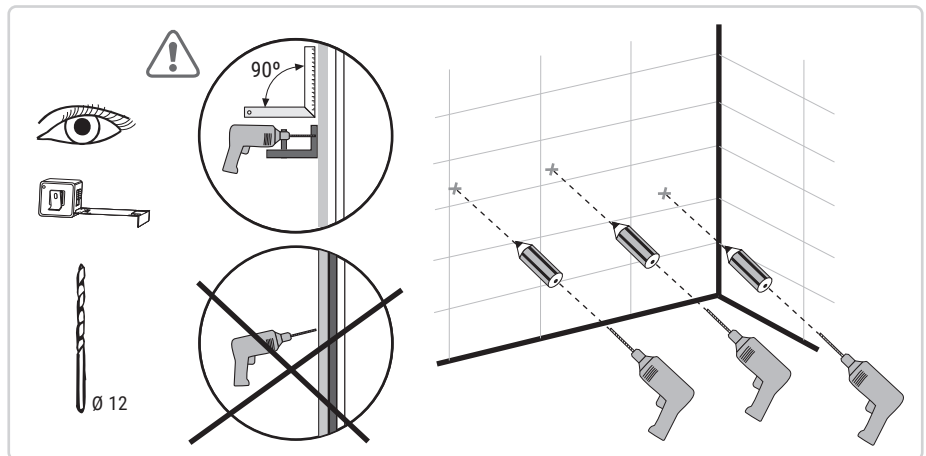

GUEST

hidrobox

GUEST L 30x80

GUEST R 30x80

GUEST Ø 30

GUEST Ø 30 ANG

Installation

1

2

3

4

1

2

3

4

Installation

1

2

3

4

STRUCTURE OPTIONAL

1

2

3