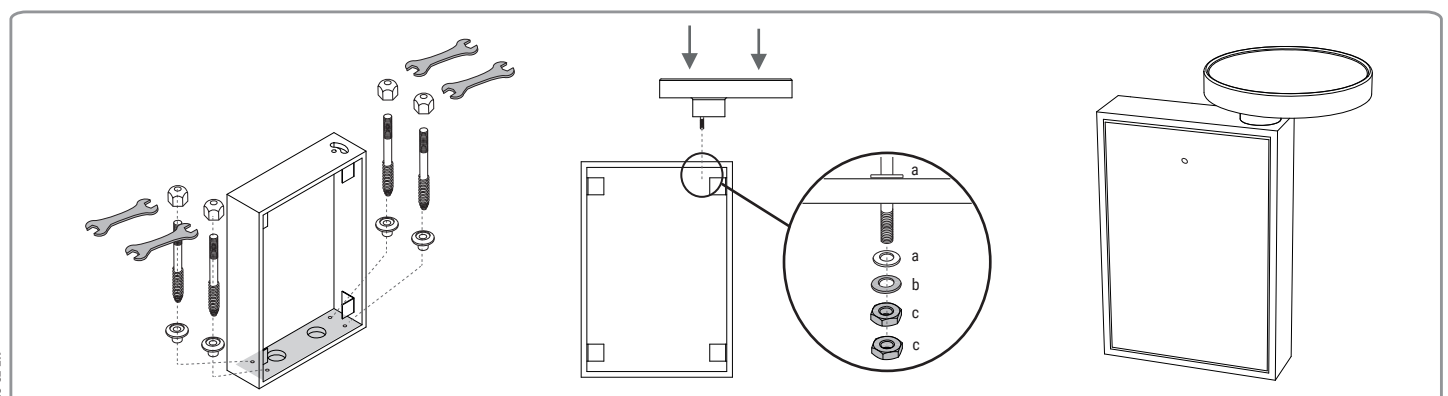

Pre-installation

	40-62h	40-67h
A	620	670
B	520	570

Sizes in mm

Taps zone

Installation without faucetry

1

2

3

Installation with faucetry

1

2

3

4 optional