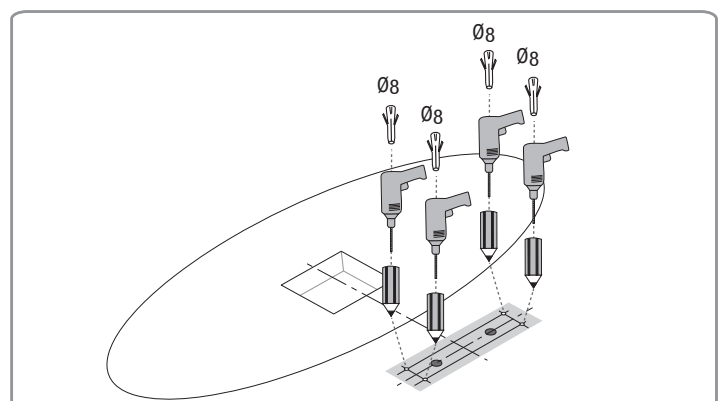

Pre-installation

	40-62h	40-67h
A	620	670
B	520	570

Sizes in mm

Taps zone

Installation without faucetry

1

2

3

Installation with faucetry

1

2

3

4 optional