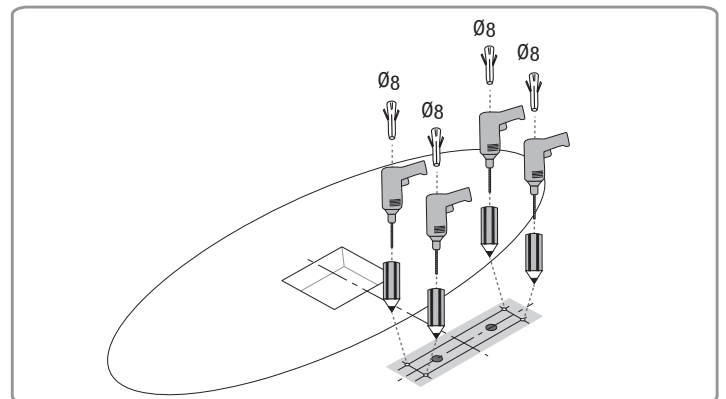

Pre-installation

	40-62h	40-67h
A	620	670
B	520	570

Sizes in mm

Taps zone

Installation without faucetry

1

2

3

Installation with faucetry

1

2

3

4 optional