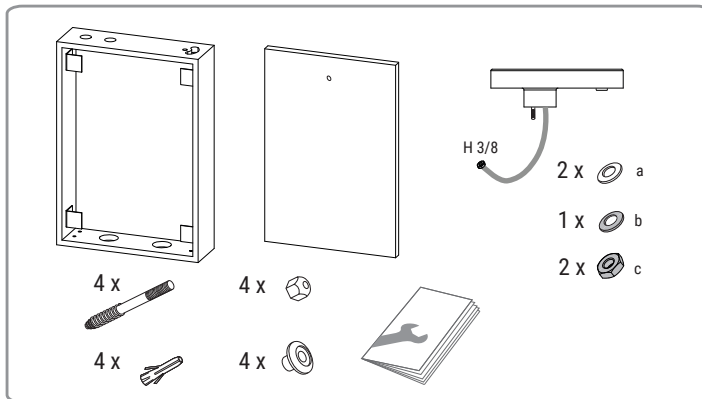

Pre-installation

	40-62h	40-67h
A	620	670
B	520	570

Sizes in mm

Taps zone

Installation without faucetry

1

2

3

Installation with faucetry

1

2

3

4 optional