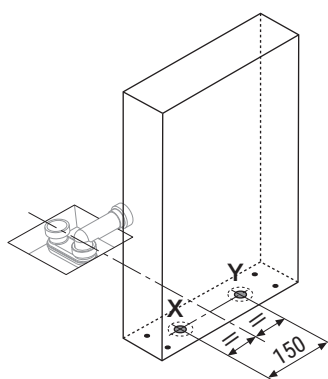

Pre-installation

	40-62h	40-67h
A	620	670
B	520	570

Sizes in mm

Taps zone

Installation without faucetry

1

2

3

Installation with faucetry

1

2

3

4 optional