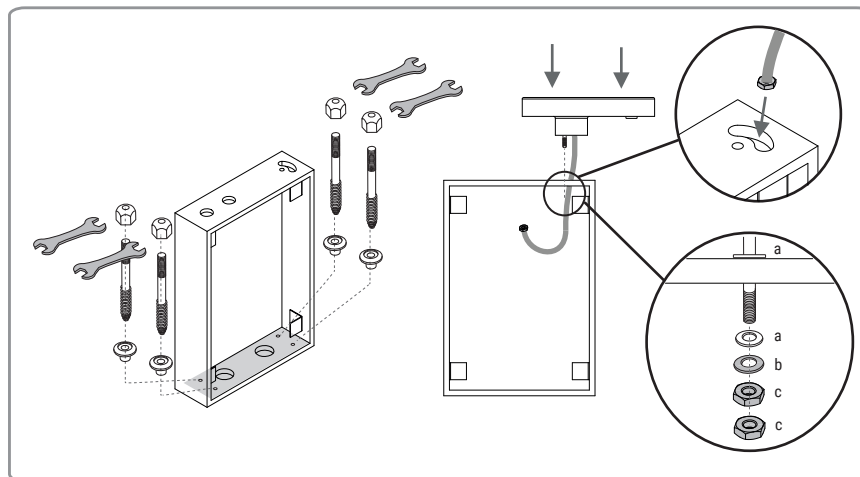

Pre-installation

	40-62h	40-67h
A	620	670
B	520	570

Sizes in mm

Taps zone

Installation without faucetry

1

2

3

Installation with faucetry

1

2

3

4 optional