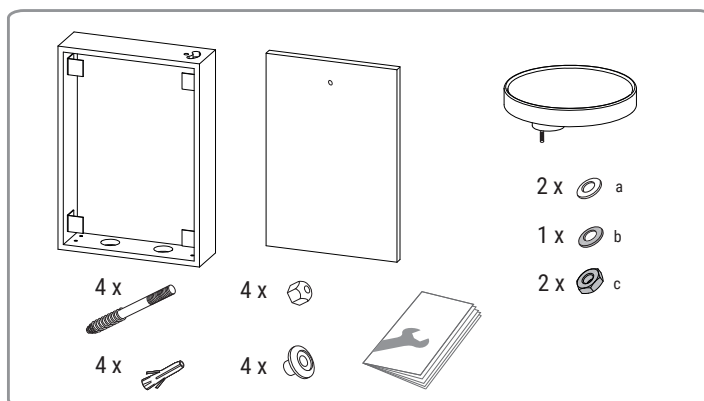

Pre-installation

	40-62h	40-67h
A	620	670
B	520	570

Sizes in mm

Taps zone

Installation without faucetry

1

2

3