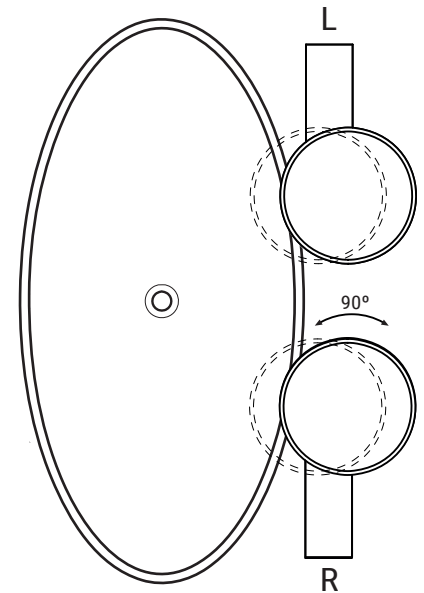

Pre-installation

	40-62h	40-67h
A	620	670
B	520	570

Sizes in mm

Taps zone

Installation without faucetry

1

2

3

Installation with faucetry

1

2

3

4 optional