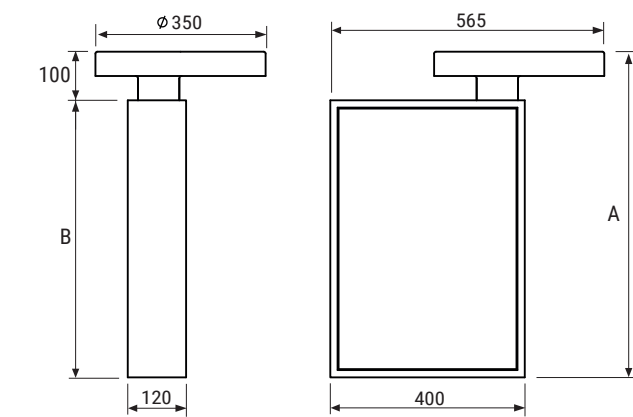

Pre-installation

	40-62h	40-67h
A	620	670
B	520	570

Sizes in mm

Taps zone

Installation without faucetry

1

2

3