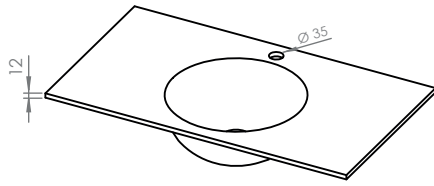

Swap City

Scene

Kromat

Installation

1

2

3.1

3.2

STRUCTURE 100

- 4 x
- 4 x
- 4 x

3.3

STRUCTURE 120

- 5 x
- 5 x
- 5 x

4

5

6.1 Swap City / Swap Esfera

6.2 Swap Spot

Adhesives and others
(supplied by hidrobox)

Silicone sealant
310 ml cartridge