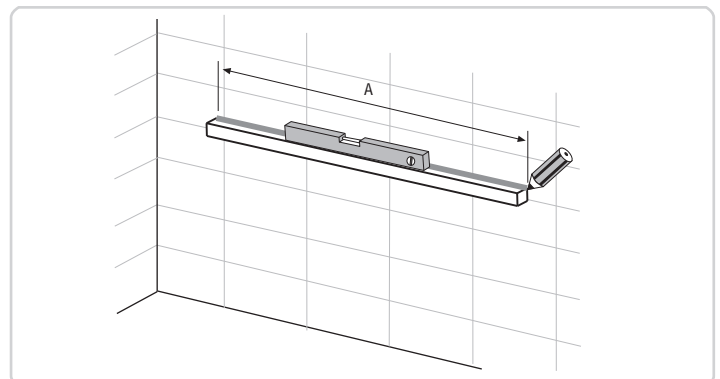

Swap City

Scene

Kromat

Installation

1

2

3.1

3.2

STRUCTURE 100

- 4 x
- 4 x
- 4 x

3.3

STRUCTURE 120

- 5 x
- 5 x
- 5 x

4

5

6.1 Swap City / Swap Esfera