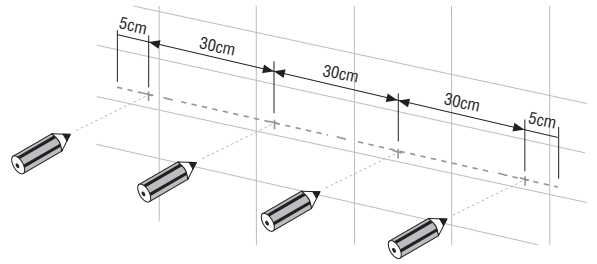

Swap City

Scene

Kromat

Installation

1

2

3.1

3.2

STRUCTURE 100

- 4 x
- 4 x
- 4 x

3.3

STRUCTURE 120

- 5 x
- 5 x
- 5 x

4

5

6.1 Swap City / Swap Esfera

6.2 Swap Spot

Adhesives and others
(supplied by hidrobox)

Silicone sealant
310 ml cartridge