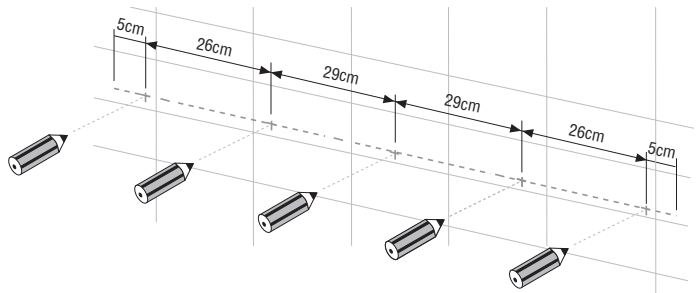

STRUCTURE 100

- 4 x
- 4 x
- 4 x

3.3

STRUCTURE 120

- 5 x
- 5 x
- 5 x

4

5

6.1 Swap City / Swap Esfera

6.2 Swap Spot

Adhesives and others
(supplied by hidrobox)

Silicone sealant
310 ml cartridge