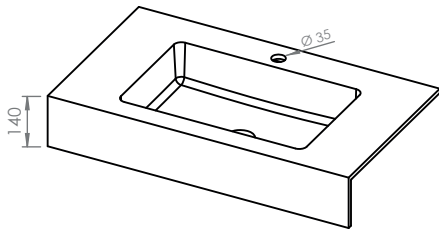

Swap City

Scene

Kromat

Installation

1

2

3.1

3.2

STRUCTURE 100

- 4 x
- 4 x
- 4 x

3.3

STRUCTURE 120

- 5 x
- 5 x
- 5 x

4

5

6.1 Swap City / Swap Esfera

6.2 Swap Spot

Adhesives and others
(supplied by hidrobox)

Silicone sealant
310 ml cartridge