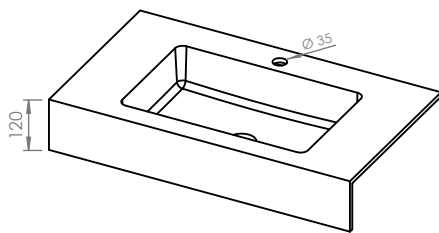

Swap City

Scene

Kromat

Installation

1

2

3.1

3.2

STRUCTURE 100

- 4 x
- 4 x
- 4 x

3.3

STRUCTURE 120

- 5 x
- 5 x
- 5 x

4

5

6.1 Swap City / Swap Esfera

6.2 Swap Spot

Adhesives and others
(supplied by hidrobox)

Silicone sealant
310 ml cartridge