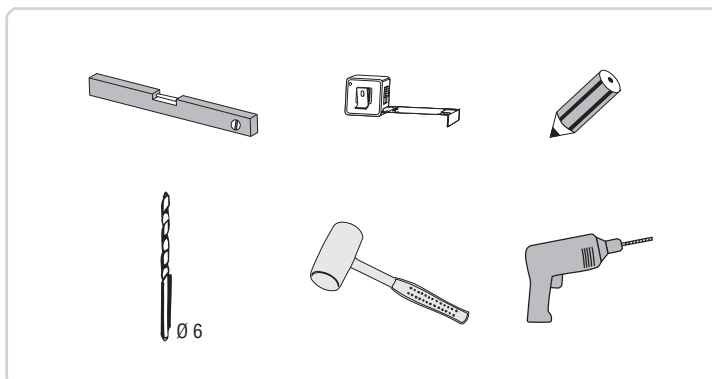

Swap City

Scene

Kromat

Installation

1

2

3.1

3.2

STRUCTURE 100

- 4 x
- 4 x
- 4 x

3.3

STRUCTURE 120

- 5 x
- 5 x
- 5 x

4

5

6.1 Swap City / Swap Esfera

6.2 Swap Spot

Adhesives and others
(supplied by hidrobox)

Silicone sealant
310 ml cartridge