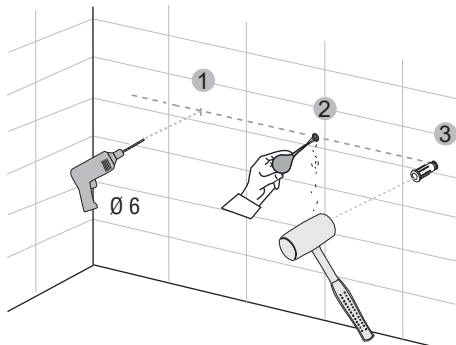

STRUCTURE 100

- 4 x
- 4 x
- 4 x

3.3

STRUCTURE 120

- 5 x
- 5 x
- 5 x

4

5

6.1 Swap City / Swap Esfera

6.2 Swap Spot

Adhesives and others
(supplied by hidrobox)

Silicone sealant
310 ml cartridge