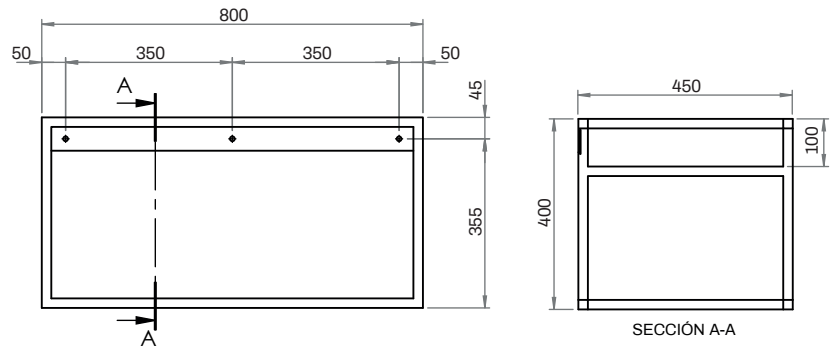

Swap City

Scene

Kromat

Installation

1

2

3.1

3.2

STRUCTURE 100

- 4 x
- 4 x
- 4 x

3.3

STRUCTURE 120

- 5 x
- 5 x
- 5 x

4

5

6.1 Swap City / Swap Esfera