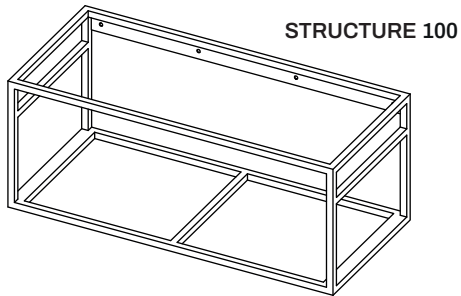

Swap City

Scene

Kromat

Installation

1

2

3.1

3.2

STRUCTURE 100

- 4 x
- 4 x
- 4 x

3.3

STRUCTURE 120

- 5 x
- 5 x
- 5 x

4

5

6.1 Swap City / Swap Esfera

6.2 Swap Spot

Adhesives and others
(supplied by hidrobox)

Silicone sealant
310 ml cartridge