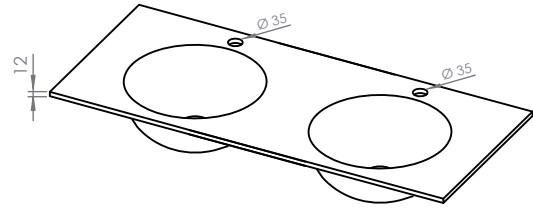

Swap City

Scene

Kromat

Installation

1

2

3.1

3.2

STRUCTURE 100

- 4 x
- 4 x
- 4 x

3.3

STRUCTURE 120

- 5 x
- 5 x
- 5 x

4

5

6.1 Swap City / Swap Esfera

6.2 Swap Spot

Adhesives and others
(supplied by hidrobox)

Silicone sealant
310 ml cartridge