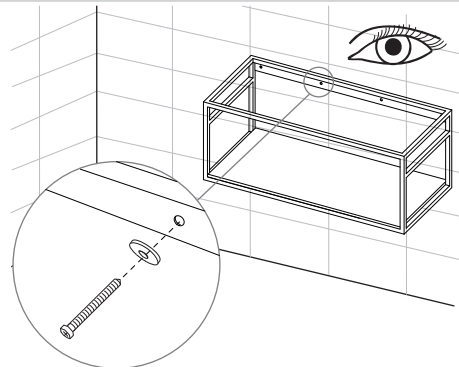

STRUCTURE 100

- 4 x
- 4 x
- 4 x

3.3

STRUCTURE 120

- 5 x
- 5 x
- 5 x

4

5

6.1 Swap City / Swap Esfera

6.2 Swap Spot

Adhesives and others
(supplied by hidrobox)

Silicone sealant
310 ml cartridge