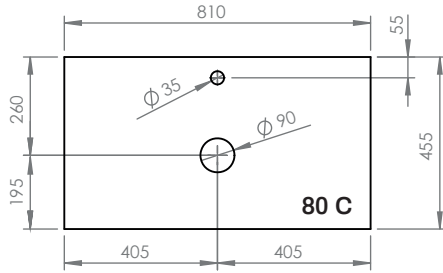

Swap City

Scene

Kromat

Installation

1

2

3.1

3.2

STRUCTURE 100

- 4 x
- 4 x
- 4 x

3.3

STRUCTURE 120

- 5 x
- 5 x
- 5 x

4

5

6.1 Swap City / Swap Esfera

6.2 Swap Spot

Adhesives and others
(supplied by hidrobox)

Silicone sealant
310 ml cartridge