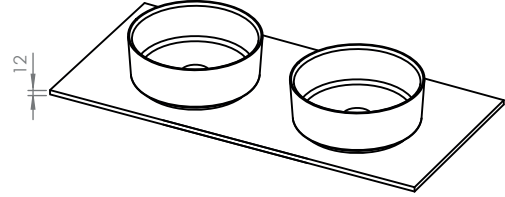

Swap City

Scene

Kromat

Installation

1

2

3.1

3.2

STRUCTURE 100

- 4 x
- 4 x
- 4 x

3.3

STRUCTURE 120

- 5 x
- 5 x
- 5 x

4

5

6.1 Swap City / Swap Esfera

6.2 Swap Spot

Adhesives and others
(supplied by hidrobox)

Silicone sealant
310 ml cartridge