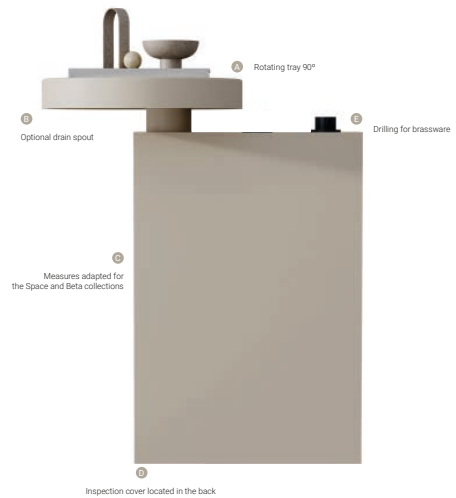

KUIPER

Totem for bathtubs with rotating tray with brassware installation, manufactured in Scene® Solid Surface, a compact material based on resin and mineral fillers. Wide range of sizes with formats up to 210 cm length in shelves, available in custom-made sizes. Optional preparation for brassware and a wide range of Standard and Special colours in matte finish, with the option of full or external colour.

Sizes and shapes

Characteristics

Materials, textures and colours

White

Plus Colour Standard Basics

Plus Colour Standard Trends

Specials

Characteristics

Included material

Kuiper totem for bathtubs