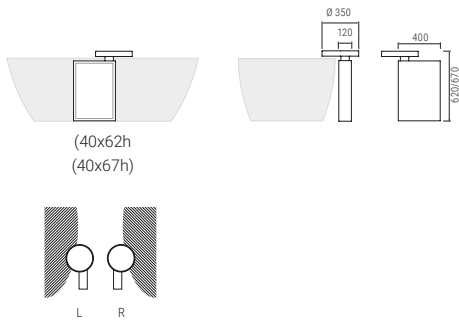

Sizes and shapes