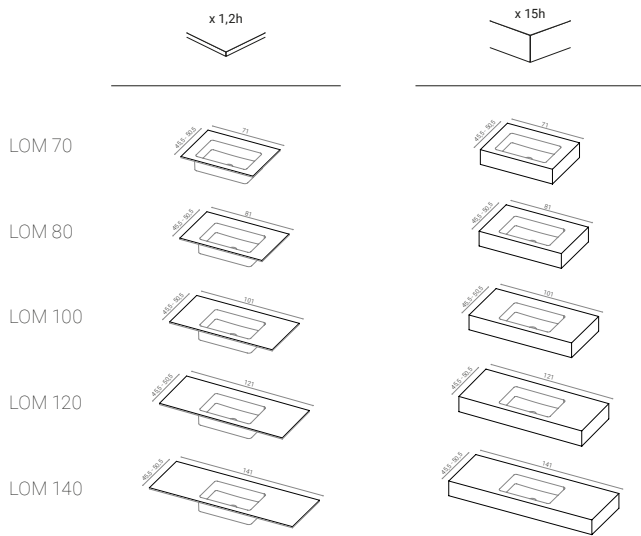

Countertop washbasin with a City-type fixed integrated basin, made of Scene® solid surface, a compact resin-based material and mineral fillers. Lom measurements correspond to lengths between 71 and 141 cm, variable width of 45.5 or 50.5 cm and two skirt options (1.2 or 15 cm). Made with a smooth texture and pure white matt colour.

## Shapes, sizes and models

## Included material

- Basin S7.
- Wall supports included except for height 1,2 h