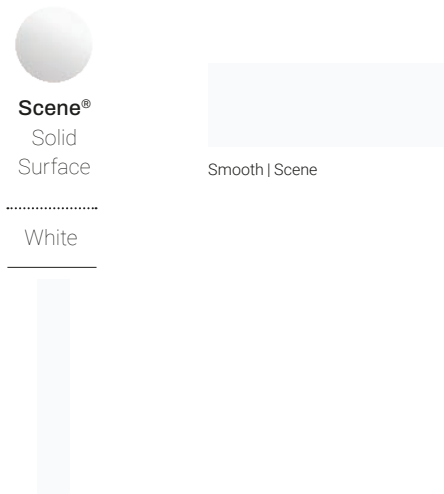

Materials, textures and colours