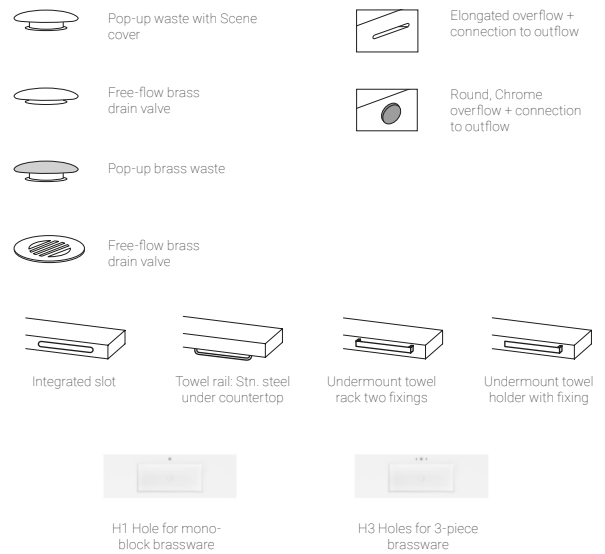

Countertop washbasin with a City-type fixed integrated basin, made of Scene® solid surface, a compact resin-based material and mineral fillers. Lom measurements correspond to lengths between 71 and 141 cm, variable width of 45.5 or 50.5 cm and two skirt options (1.2 or 15 cm). Made with a smooth texture and pure white matt colour.

Shapes, sizes and models

Options

Materials, textures and colours

Characteristics

Included material

- Basin S7.
- Wall supports included except for height 1,2 h

Regulation

- Washbasins: **UNE-EN 14688:2016+A1:2019**