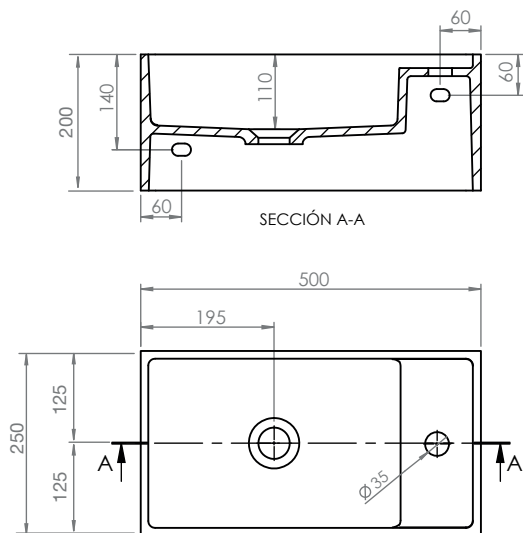

GUEST

hidrobox

GUEST L 22x40

GUEST R 22x40

GUEST L 25x50

GUEST R 25x50

GUEST L 30x70

GUEST R 30x70

GUEST

hidrobox

GUEST L 30x80

GUEST R 30x80

GUEST Ø 30

GUEST Ø 30 ANG

Installation

1

2 x

70

2 x

2 x

2 x

GUEST 25x50
Structure 50

GUEST 30x70
Structure 70

GUEST 30x80
Structure 70