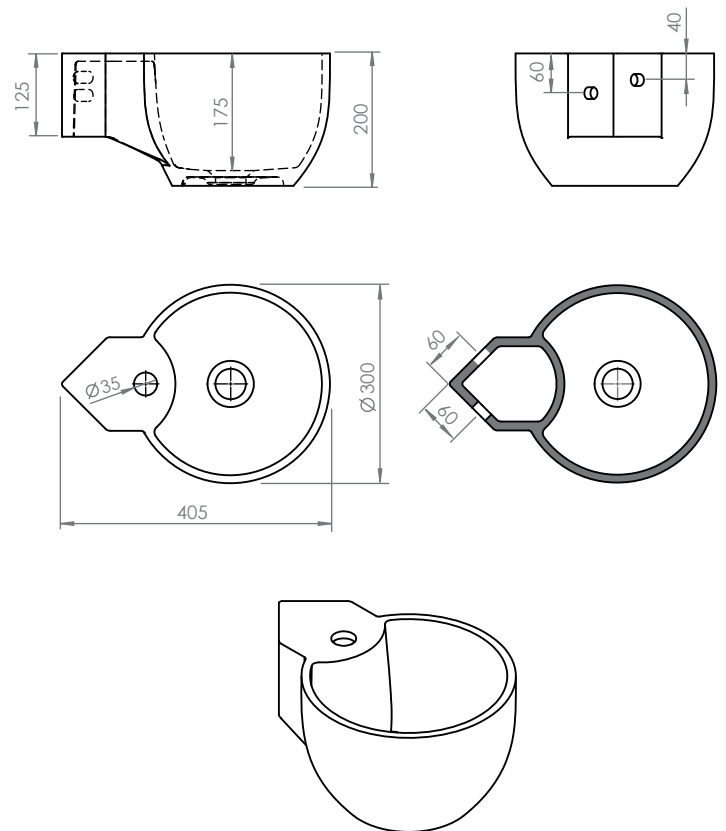

GUEST

hidrobox

GUEST L 22x40

GUEST R 22x40

GUEST L 25x50

GUEST R 25x50

GUEST L 30x70

GUEST R 30x70

GUEST

hidrobox

GUEST L 30x80

GUEST R 30x80

GUEST Ø 30

GUEST Ø 30 ANG

Installation

1

2

3

4

1

2

3

4

Installation

2 x

70

2 x

2 x

2 x

GUEST 25x50
Structure 50

GUEST 30x70
Structure 70

GUEST 30x80
Structure 70