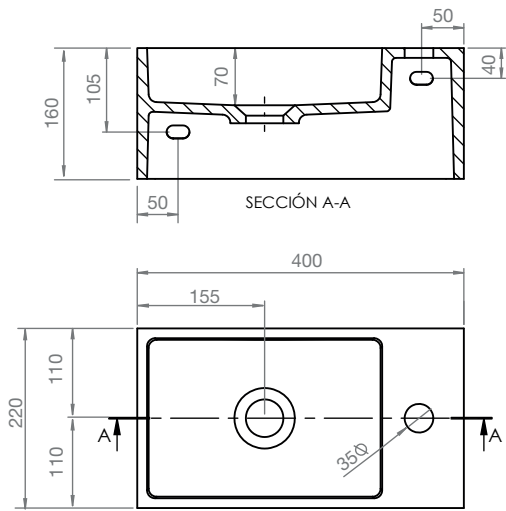

GUEST

hidrobox

GUEST L 22x40

GUEST R 22x40

GUEST L 25x50

GUEST R 25x50

GUEST L 30x70

GUEST R 30x70

GUEST

hidrobox

GUEST L 30x80

GUEST R 30x80

GUEST Ø 30

GUEST Ø 30 ANG

Installation

1

2 x

70

2 x

2 x

2 x

GUEST 25x50
Structure 50

GUEST 30x70
Structure 70

GUEST 30x80
Structure 70