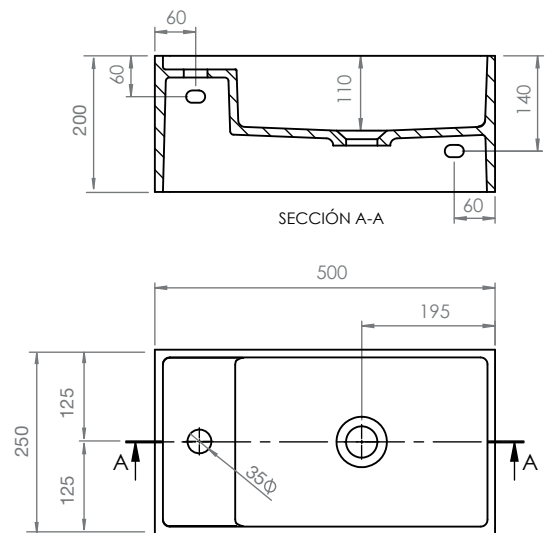

GUEST

hidrobox

GUEST L 22x40

GUEST R 22x40

GUEST L 25x50

GUEST R 25x50

GUEST L 30x70

GUEST R 30x70

GUEST

hidrobox

GUEST L 30x80

GUEST R 30x80

GUEST Ø 30

GUEST Ø 30 ANG

Installation

1

2 x

70

2 x

2 x

2 x

GUEST 25x50
Structure 50

GUEST 30x70
Structure 70

GUEST 30x80
Structure 70