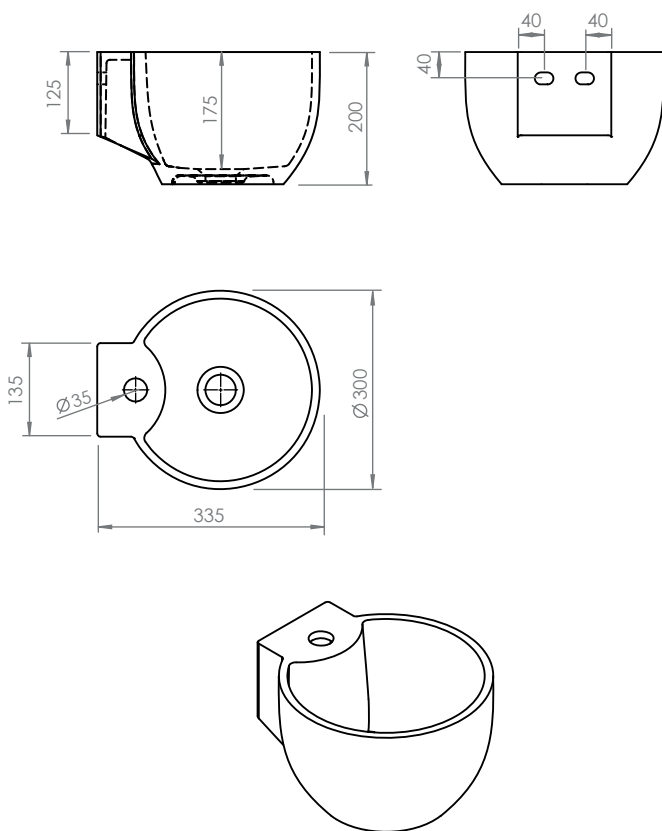

GUEST

hidrobox

GUEST L 22x40

GUEST R 22x40

GUEST L 25x50

GUEST R 25x50

GUEST L 30x70

GUEST R 30x70

GUEST

hidrobox

GUEST L 30x80

GUEST R 30x80

GUEST Ø 30

GUEST Ø 30 ANG

Installation

1

2

3

4

1

2

3

4

Installation

2 x

70

2 x

2 x

2 x

GUEST 25x50
Structure 50

GUEST 30x70
Structure 70

GUEST 30x80
Structure 70