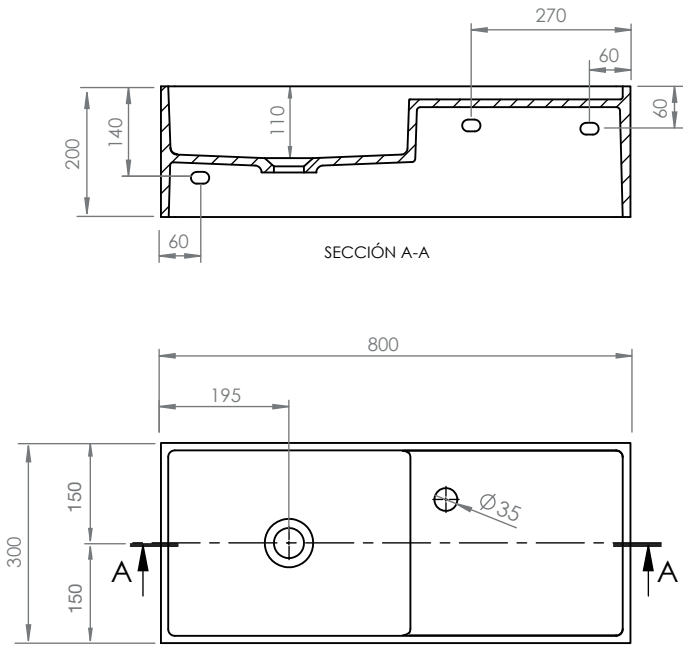

GUEST

hidrobox

GUEST L 22x40

GUEST R 22x40

GUEST L 25x50

GUEST R 25x50

GUEST L 30x70

GUEST R 30x70

GUEST

hidrobox

GUEST L 30x80

GUEST R 30x80

GUEST Ø 30

GUEST Ø 30 ANG

Installation

1

2

3

4

1

2

3

4

Installation

2 x

70

2 x

2 x

2 x

GUEST 25x50
Structure 50

GUEST 30x70
Structure 70

GUEST 30x80
Structure 70