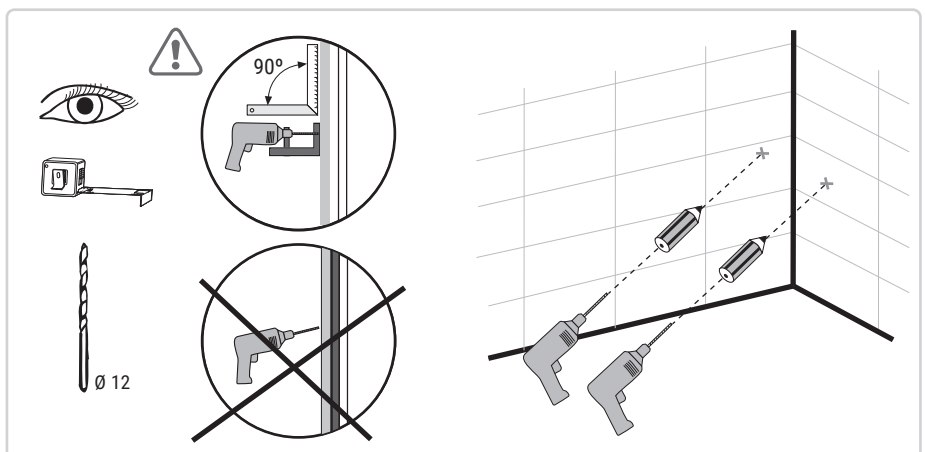

GUEST

hidrobox

GUEST L 30x80

GUEST R 30x80

GUEST Ø 30

GUEST Ø 30 ANG

Installation

1

2

3

4

1

2

3

4

Installation