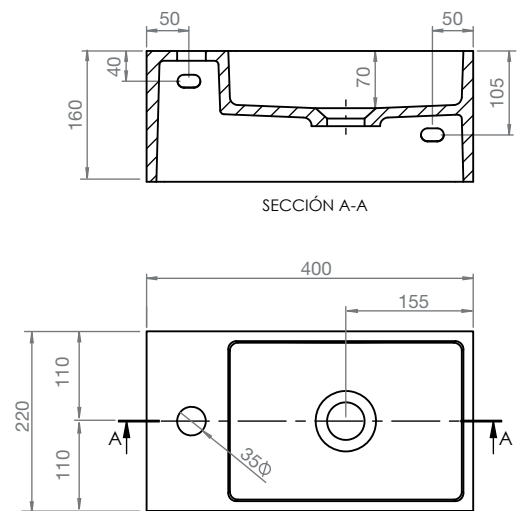

GUEST

hidrobox

GUEST L 22x40

GUEST R 22x40

GUEST L 25x50

GUEST R 25x50

GUEST L 30x70

GUEST R 30x70

GUEST

hidrobox

GUEST L 30x80

GUEST R 30x80

GUEST Ø 30

GUEST Ø 30 ANG

Installation

1

2 x

70

2 x

2 x

2 x

GUEST 25x50
Structure 50

GUEST 30x70
Structure 70

GUEST 30x80
Structure 70