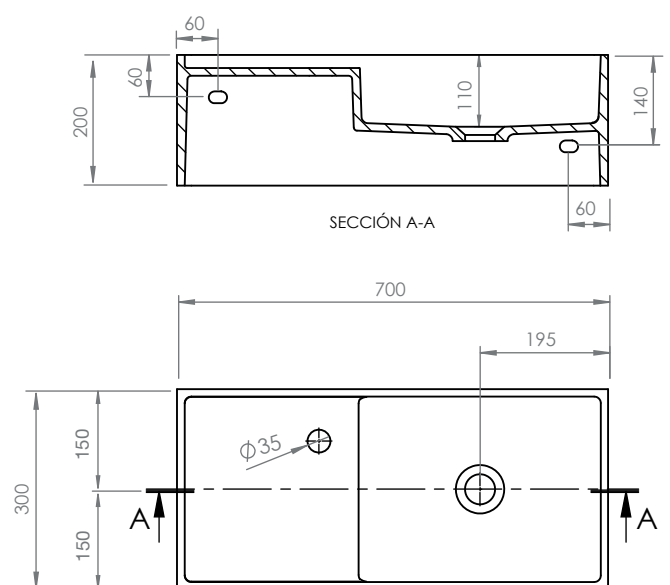

GUEST

hidrobox

GUEST L 22x40

GUEST R 22x40

GUEST L 25x50

GUEST R 25x50

GUEST L 30x70

GUEST R 30x70

GUEST

hidrobox

GUEST L 30x80

GUEST R 30x80

GUEST Ø 30

GUEST Ø 30 ANG

Installation

1

2

3

4

1

2

3

4

Installation

2 x

70

2 x

2 x

2 x

GUEST 25x50
Structure 50

GUEST 30x70
Structure 70

GUEST 30x80
Structure 70