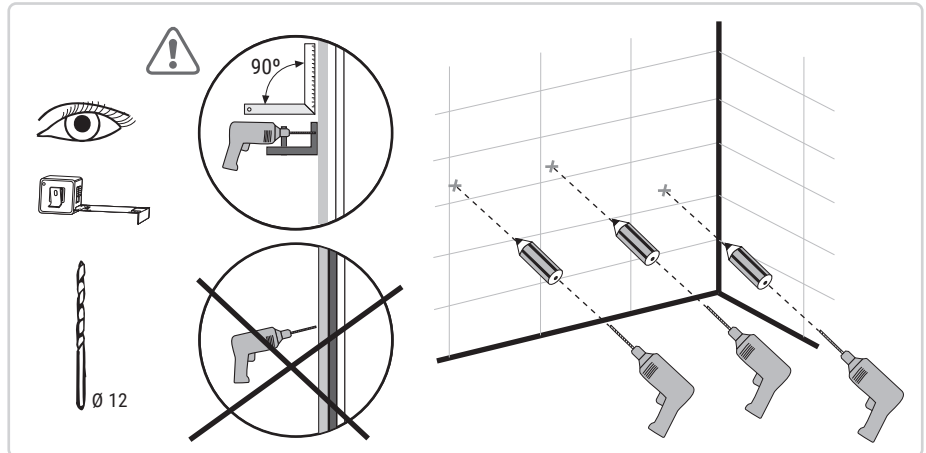

Installation

1

2

3

4

STRUCTURE OPTIONNEL

50

2 x

2 x

2 x

70

2 x

2 x

2 x

GUEST 25x50
Structure 50

GUEST 30x70
Structure 70

GUEST 30x80
Structure 70

1

2

3