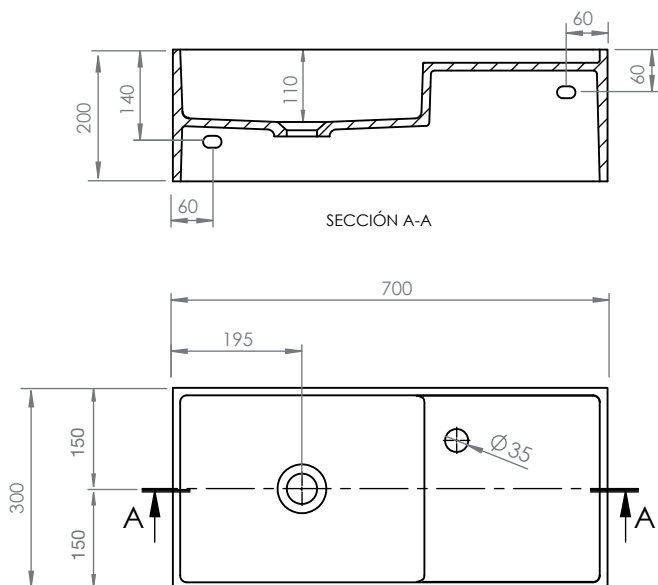

GUEST

hidrobox

GUEST L 22x40

GUEST R 22x40

GUEST L 25x50

GUEST R 25x50

GUEST L 30x70

GUEST R 30x70

GUEST

hidrobox

GUEST L 30x80

GUEST R 30x80

GUEST Ø 30

GUEST Ø 30 ANG

Installation

1

2

3

4

1

2

3

4

Installation

2 x

70

2 x

2 x

2 x

GUEST 25x50
Structure 50

GUEST 30x70
Structure 70

GUEST 30x80
Structure 70