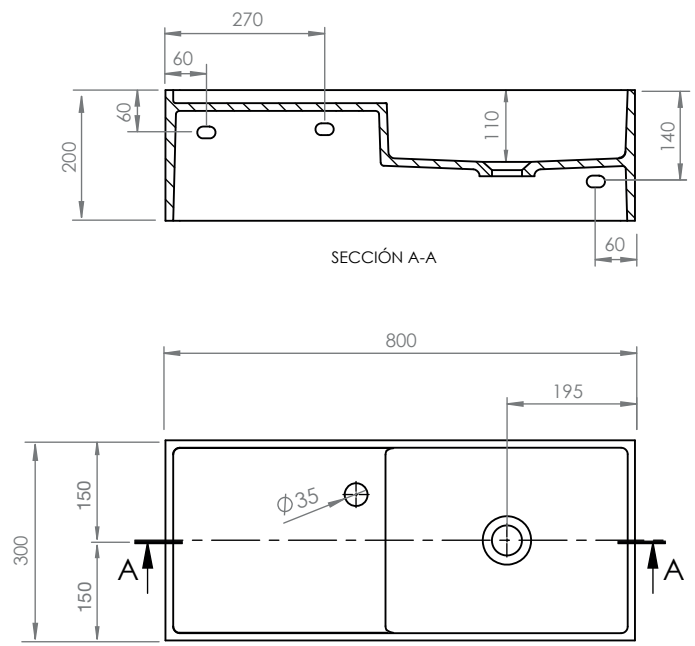

GUEST

hidrobox

GUEST L 22x40

GUEST R 22x40

GUEST L 25x50

GUEST R 25x50

GUEST L 30x70

GUEST R 30x70

GUEST

hidrobox

GUEST L 30x80

GUEST R 30x80

GUEST Ø 30

GUEST Ø 30 ANG

Installation

1

2

3

4

1

2

3

4

Installation

2 x

70

2 x

2 x

2 x

GUEST 25x50
Structure 50

GUEST 30x70
Structure 70

GUEST 30x80
Structure 70