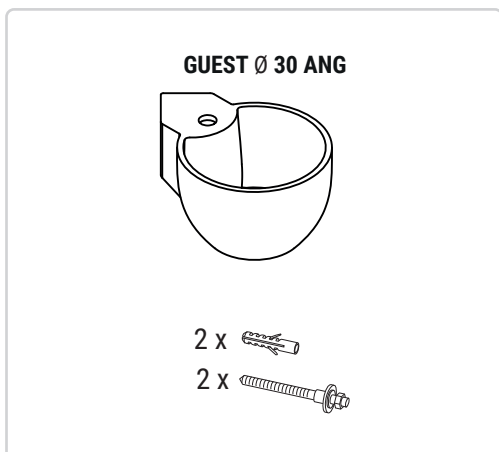

GUEST

hidrobox

GUEST L 30x80

GUEST R 30x80

GUEST Ø 30

GUEST Ø 30 ANG

Installation

1

2

3

4

1

2

3

4

Installation