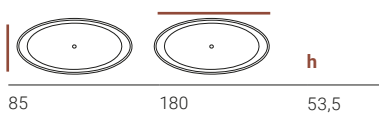

Forme e dimensioni

Materiali, finiture e colori

Scene®
Solid
Surface

Scene®
Plus
colours

Liscio | Scene

Bianco

Standard Basics

Standard Trends