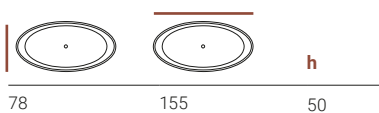

Forme e dimensioni

Materiali, finiture e colori

Scene®
Solid
Surface

Scene®
Plus
colours

Liscio | Scene

Bianco

Standard Basics

Standard Trends