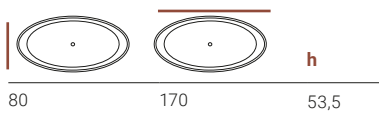

Forme e dimensioni

Materiali, finiture e colori

Scene®
Solid
Surface

Scene®
Plus
colours

Liscio | Scene

Bianco

Standard Basics

Standard Trends